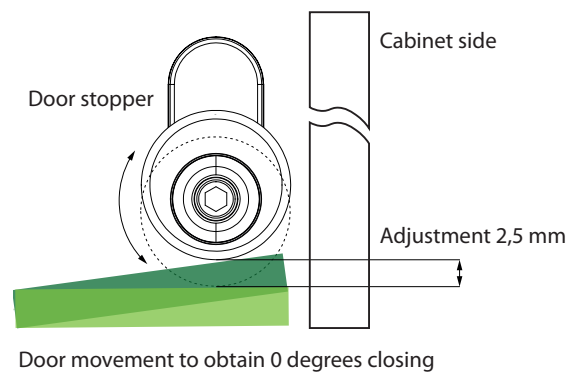

SISO A/S

Mileparken 11 Phone: (+45) 45 830 900
DK - 2740 Skovlunde (Copenhagen) Fax: (+45) 45 830 444
Denmark E-mail: siso@siso.dk Web: www.siso.dk