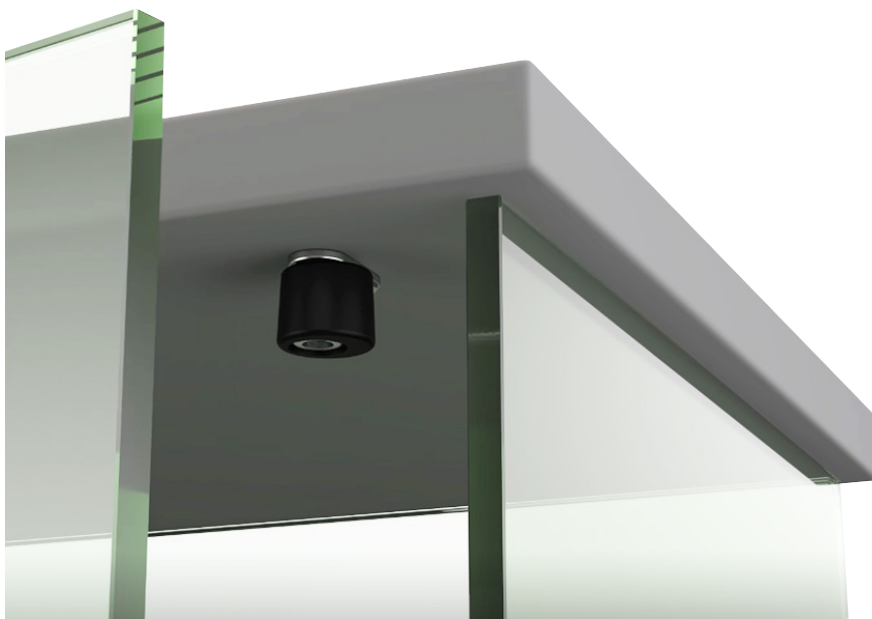

CABINET DOOR STOPPER "TURN TO FIT"

- high quality furniture fittings

Application:
Adjustable eccentric door stopper with silicone bumper

Material:
Zamak – nickel plated and black silicone
Size: 9 x 19,5 x 23 mm (W/L/H)
Drilling: \varnothing 7,5 mm