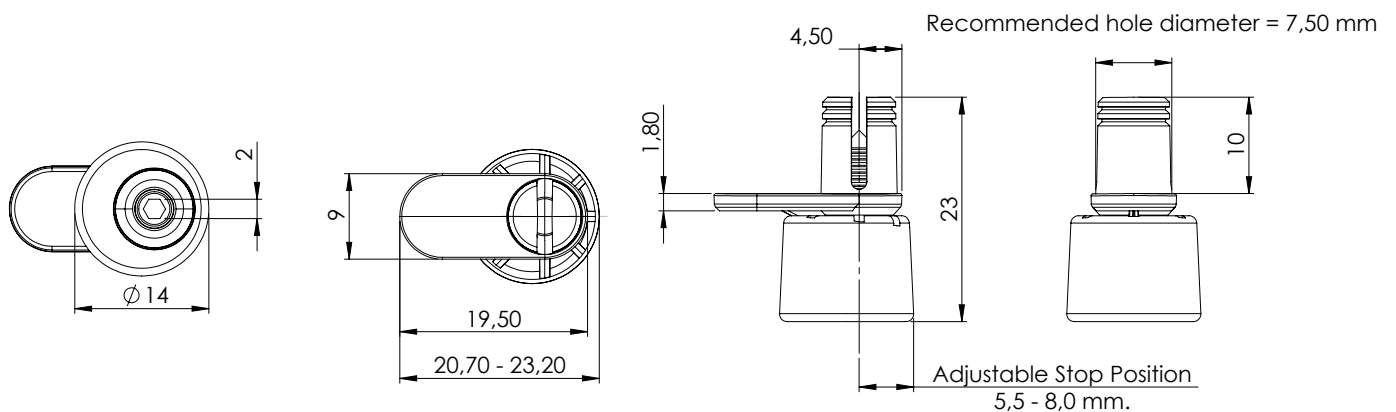

CABINET DOOR STOPPER "TURN TO FIT"

- high quality furniture fittings

Application:
Adjustable eccentric door stopper with silicone bumper

Material:
Zamak – nickel plated and black silicone
Size: 9 x 19,5 x 23 mm (W/L/H)
Drilling: \varnothing 7,5 mm

Item No.:
Nickel plated # 15.06.090

SISO A/S

Mileparken 11 Phone: (+45) 45 830 900
DK - 2740 Skovlunde (Copenhagen) Fax: (+45) 45 830 444
Denmark E-mail: siso@siso.dk Web: www.siso.dk